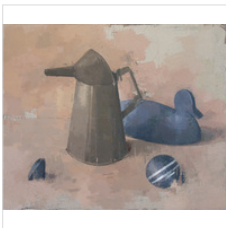

14 3/5 × 14 3/5 in  
37 × 37 cm

£1,600

**JOE MORZUCH**  
Rose, 2023  
Oil on canvas on panel

13 × 13 in  
33 × 33 cm

£1,400

**JOE MORZUCH**  
Oil Can with Decoy, 2020  
Oil on linen on board

20 1/10 × 24 in  
51 × 61 cm

£2,150

**JOE MORZUCH**  
Pale Vase, 2020  
Oil on canvas on panel

16 9/10 × 16 9/10 in  
43 × 43 cm

£1,800

**JOE MORZUCH**  
Black Bottle, 2020  
Oil on canvas on panel

16 9/10 × 16 9/10 in  
43 × 43 cm

£1,800